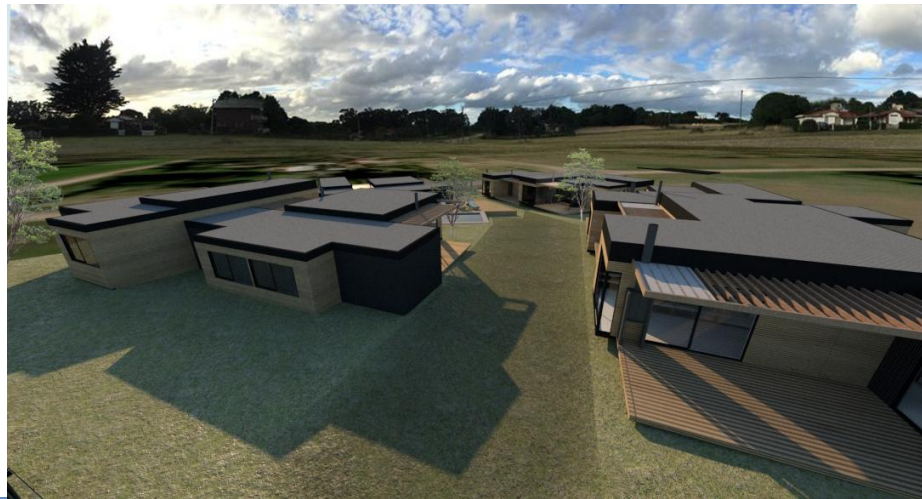

E=ICASA

**IND
BUILD**
ALIADOS EN
CONSTRUCCIÓN

 **URBEST**
ESTRATEGIA PROYECTUAL

ING home
co-creamos
juntos

AÑELO

VIVIENDA
SOCIAL

CASA
BASICA

CASA
ESTANDAR

CASA
PREMIUM

COMPLEJO EN
CHAPADMALAL

CONJUNTO DE VIVIENDAS
ARROYITO

TRES ARROYOS
2 2 4 3

An architectural rendering of a modern, single-story building with a dark, gabled roof and a facade of light-colored concrete and large glass windows. The building is set on a green lawn with trees and a blue sky with light clouds. The text 'RACKET CLUB' is overlaid in the top right corner.