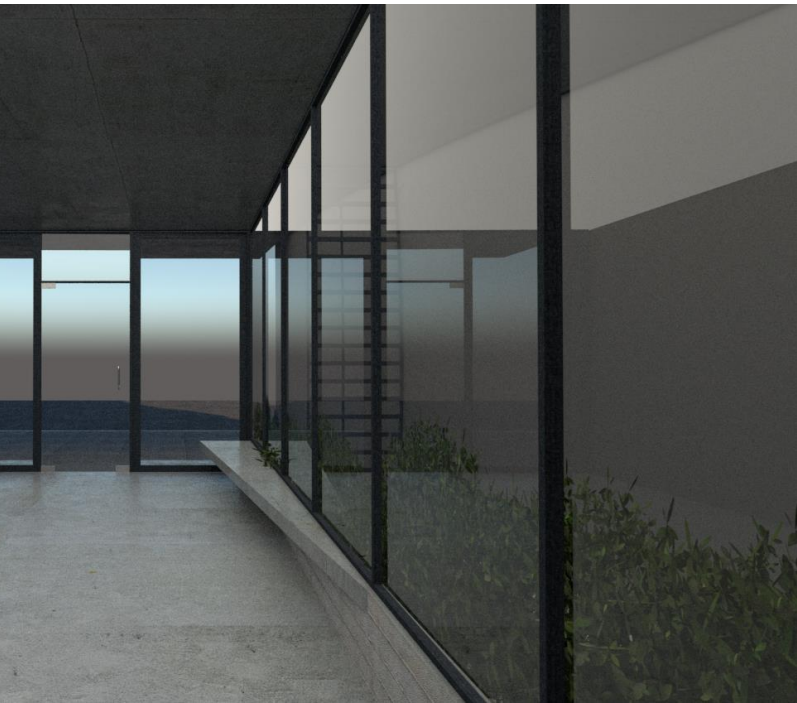

CASA
PREMIUM

COMPLEJO EN
CHAPADMALAL

CONJUNTO DE VIVIENDAS
ARROYITO

TRES ARROYOS
2 2 4 3

An architectural rendering of a modern, single-story building with a dark, gabled roof and a facade of light-colored concrete and large glass windows. The building is set on a green lawn with trees and a blue sky with light clouds. The text 'RACKET CLUB' is overlaid in the top right corner.